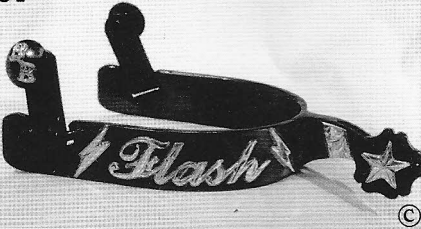

## Custom Spurs & Bits

Custom handmade spurs and bits for the individual wanting only the finest in sterling silver and design.

Official Spur Maker to:

### MISS RODEO AMERICA

1" BAND, RANCHER CUSTOM SHANK,  
RUBIES IN FLORALS, LARGE CUSTOM 10 PT. INLAID ROWEL

S1

3/4" BAND, STAR SHANK,  
MEDIUM CLOVERLEAF ROWEL

S2

KING RANCH SPUR  
1" BAND, RANCHER SHANK  
LARGE 10 PT ROWEL

S3

BRENT LEWIS SPUR  
1" BAND, BEERS SHANK  
MEDIUM CLOVERLEAF ROWEL

B1

BIT B1 - FLOATING/PORT WITH ROLLERS  
WITH CUSTOM BRAND & FLORAL WORK