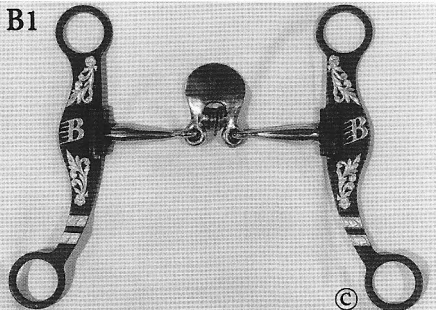

### MISS RODEO AMERICA

1" BAND, RANCHER CUSTOM SHANK,  
RUBIES IN FLORALS, LARGE CUSTOM 10 PT. INLAID ROWEL

S1

3/4" BAND, STAR SHANK,  
MEDIUM CLOVERLEAF ROWEL

S2

KING RANCH SPUR  
1" BAND, RANCHER SHANK  
LARGE 10 PT ROWEL

S3

BRENT LEWIS SPUR  
1" BAND, BEERS SHANK  
MEDIUM CLOVERLEAF ROWEL

B1

BIT B1 - FLOATING/PORT WITH ROLLERS  
WITH CUSTOM BRAND & FLORAL WORK